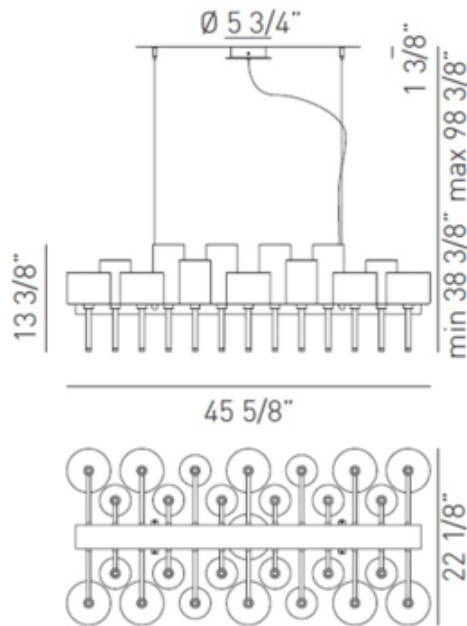

# Spillray 26 Light Chandelier

**Designer:** Manuel Vivian

**Description:**

The Spillray 26 Light Chandelier features twenty-six pyrex glass shades in Red, Crystal Clear, or Grey with a Polished Chrome finish. Two lamping options available. Halogen: Twenty-six 10 watt 12 volt JC G4 halogen bulbs are included. LED: Twenty-six 1.5 watt 12 volt JC G4 LED bulbs are included. General light distribution. 45.6 inch width x 22.1 inch depth x 13.3 inch height x 38.3-98.3 inch length. ETL listed.

Shown in: Polished Chrome / Crystal

**List Price:** \$20134.29  
**Our Price:** \$14094.00

**Shade Color:** Crystal  
**Body Finish:** Polished Chrome  
**Lamp:** 26 x JC/G4 (bipin)/10W/12V Halogen  
**Wattage:** 260W  
**Dimmer:** Low Voltage Electronic  
**Dimensions:** 98.4"L x 13.38"H x 45.63"W x 22.13"D