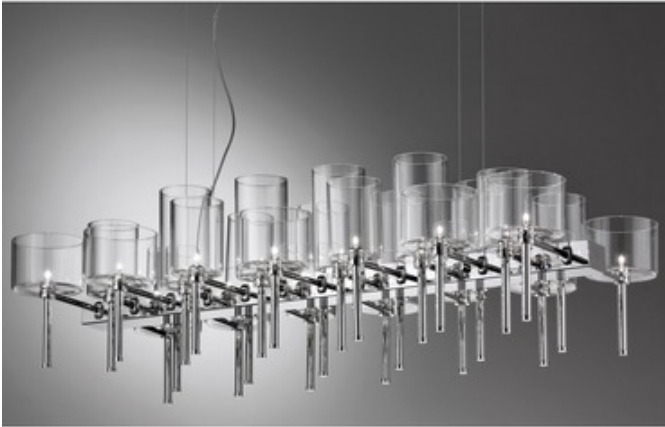

# Spillray 26 Light Chandelier

**Designer:** Manuel Vivian

**Description:**

The Spillray 26 Light Chandelier features twenty-six pyrex glass shades in Red, Crystal Clear, or Grey with a Polished Chrome finish. Two lamping options available. Halogen: Twenty-six 10 watt 12 volt JC G4 halogen bulbs are included. LED: Twenty-six 1.5 watt 12 volt JC G4 LED bulbs are included. General light distribution. 45.6 inch width x 22.1 inch depth x 13.3 inch height x 38.3-98.3 inch length. ETL listed.

Shown in: Polished Chrome / Crystal

**List Price:** \$20134.29  
**Our Price:** \$14094.00

**Shade Color:** Crystal  
**Body Finish:** Polished Chrome  
**Lamp:** 26 x JC/G4 (bipin)/10W/12V Halogen  
**Wattage:** 260W  
**Dimmer:** Low Voltage Electronic  
**Dimensions:** 98.4"L x 13.38"H x 45.63"W x 22.13"D