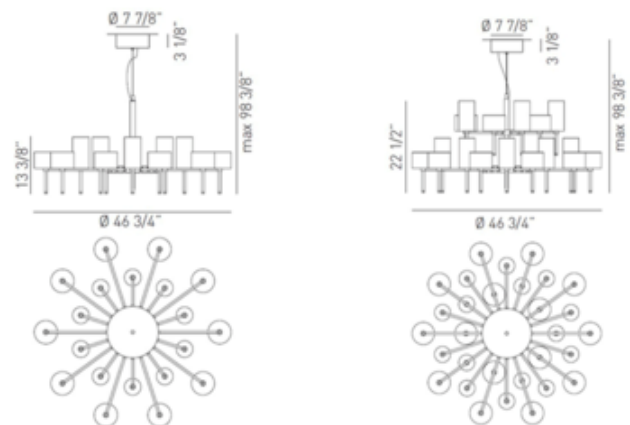

BRAND

Axolight

DESCRIPTION

The Spillray Chandelier features a variety of colored glass shades mounted on a Polished Chrome frame. Includes canopy and non-dimmable driver.

SHADE COLOR	Crystal
BODY FINISH	Polished Chrome
WATTAGE	300W
DIMMER	Low Voltage Electronic
DIMENSIONS	78.88"L x 46.75"W x 22.5"H
BULB INCLUDED	
LAMP	30 x JC/G4 (bipin)/10W/12V Halogen

SPEC #

AXO70610

COMPANY

PROJECT

FIXTURE TYPE

APPROVED BY

DATE