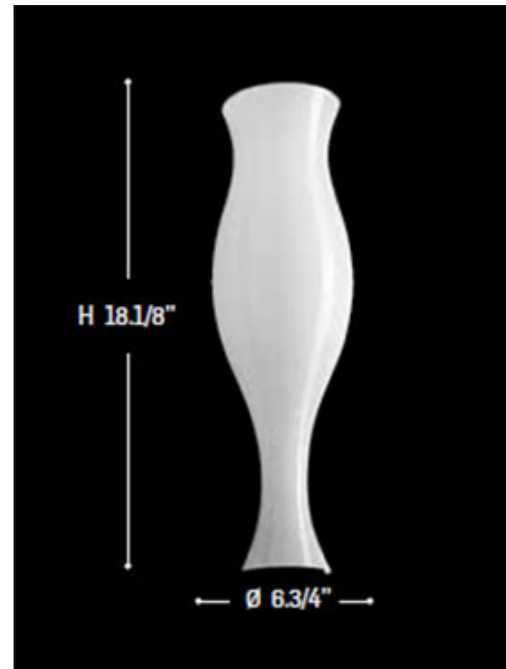

COMPANY	PROJECT	FIXTURE TYPE	APPROVED BY	DATE