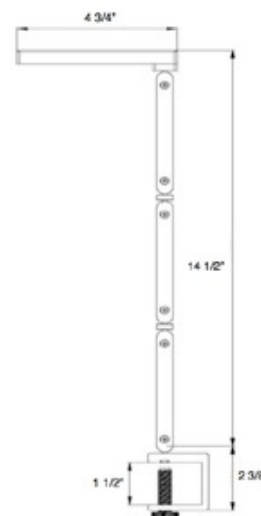

Technical Information

LUMINOUS FLUX	240 lumens
LUMENS/WATT	55.81
LAMP COLOR	3000K

SPEC # CCO70746

COMPANY	PROJECT	FIXTURE TYPE	APPROVED BY	DATE