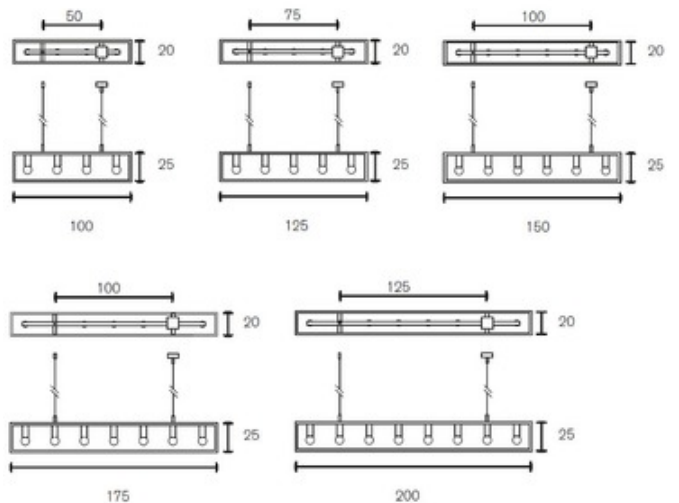

**BRAND**

Brand Van Egmond

**DESCRIPTION**

Rhapsody in Blue Linear Suspension features a hand-sculpted metal diffuser held in a rectangular shade in stainless steel finish. Multiple lamps, each held in their own rectangular base, suspend downward through a gleaming, loosely woven nest of wire. Strands randomly loop out from within the shade's confines, adding softness to the clean-edged frame. 40 watt 120 volt A19 medium base incandescent bulbs are required, but not included. Dimensions: 4-Light: 39.4 inch width x 7.9 inch depth x 9.8 inch height. 5-Light: 49.2 inch width x 7.9 inch depth x 9.8 inch height. 6-Light: 59.1 inch width x 7.9 inch depth x 9.8 inch height. 7-Light: 68.9 inch width x 7.9 inch depth x 9.8 inch height. 8-Light: 78.7 inch width x 7.9 inch depth x 9.8 inch height. All sizes supplied with 78 inch steel and electrical cable and two ceiling canopies.

|                          |   |
|--------------------------|---|
| <b>SHADE COLOR</b>       | N/A   |
| <b>BODY FINISH</b>       | Stainless Steel   |
| <b>WATTAGE</b>           | 160W  |
| <b>DIMMER</b>            | Standard 120V   |
| <b>DIMENSIONS</b>        | 78"L x 39.3"W x 9.8"H   |
| <b>BULB NOT INCLUDED</b> |   |
| <b>LAMP</b>              | 4 x A19/Medium (E26)/40W/120V Incandescent<br>4 x A19/Medium (E26)/120V LED |