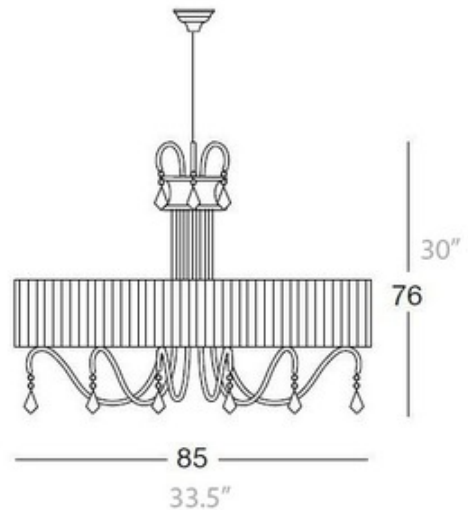

**BRAND**

Evi Style - Medialight

**DESCRIPTION**

Louvre Chandelier is available in polished white, rosy silver or gold leaf finish. The class 1 fire-proof drum shade organically shades are available in white, ivory or bordeaux. The Swarovski and Spectra crystal beads match the colors of the shade. Ten 40 watt candelabra base incandescent bulbs are required, but not included. UL listed. 33.5 inch width x 30 inch height. Overall height is 48 inches with chain.

<b>SHADE COLOR</b>	White
<b>BODY FINISH</b>	White
<b>WATTAGE</b>	400W
<b>DIMMER</b>	Standard 120V
<b>DIMENSIONS</b>	33.5"W x 30"H
<b>BULB NOT INCLUDED</b>	
<b>LAMP</b>	10 x B10/Candelabra (E12)/40W/120V Incandescent 10 x B10/Candelabra (E12)/120V LED