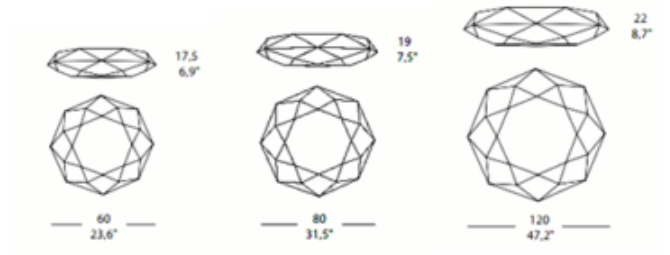

BRAND

Medialight

DESCRIPTION

Diamond Pendant features a Matte White metal structure with a covering made of a removable and washable lycra material in White. Available in three sizes. 75/100 watt, 120 volt A19 medium base incandescent bulbs are required, but not included. Small: 23.6 inch diameter x 6.1 inch height x 80.9 inch overall length. Medium: 31.5 inch diameter x 6.7 inch height x 81.5 inch overall length. Large: 47.2 inch diameter x 7.9 inch height x 82.7 inch overall length.

Shown in: White / White

SHADE COLOR	White
BODY FINISH	White
WATTAGE	216W
DIMMER	Standard 120V
DIMENSIONS	81.5"L x 31.5"W x 7.7"H
BULB NOT INCLUDED	
LAMP	3 x A19/Medium (E26)/72W/120V Incandescent 3 x A19/Medium (E26)/120V LED