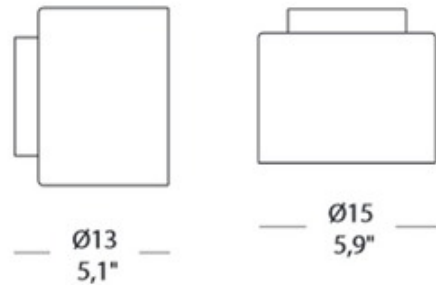

BRAND

Medialight

DESCRIPTION

Round Wall Light is available in Chrome or Satin Nickel finish with White or Red satin blown glass with matching diffuser in Satin Nickel or Chrome metal or Red or White glass. One 60 watt, 120 volt JCD G9 base halogen bulb is required, but not included. 5.9 inch diameter x 5.1 inch depth.

SHADE COLOR	White Glass / White Glass Diffuser
BODY FINISH	Chrome
WATTAGE	60W
DIMMER	Standard 120V
DIMENSIONS	5.9"W x 5.1"D
BULB NOT INCLUDED	
LAMP	1 x JCD/G9/60W/120V Halogen

SPEC #

MRS71067

COMPANY

PROJECT