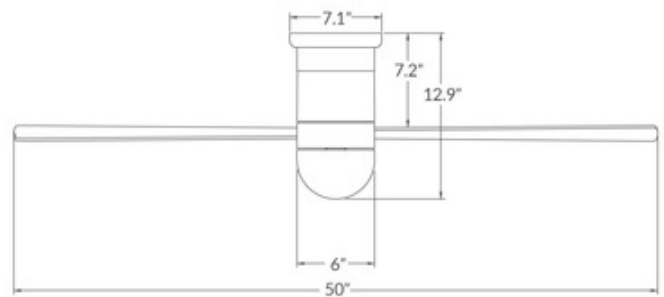

**BRAND**

Modern Fan Co.

**DESCRIPTION**

Cirrus Flush Ceiling Fan is another Ron Rezek masterpiece featuring a cylindrical body made of die-cast aluminum. Available with a Gloss White or Brushed Aluminum motor and White, Aluminum, or Maple blades. Available with: 001 Control which provides fan operation only with four speeds; 003 Control which provides three speeds and choice of on/off or dimming light function, and comes with a handset, wall mounted holder, and RF receiver; or 005 Control - a wall/remote combo which includes the 003 handset - three speeds and choice of on/off or dimming light function, and comes with a handset, wall mounted holder, and RF receiver. UL listed.

<b>SHADE COLOR</b>	White
<b>BODY FINISH</b>	Gloss White
<b>WATTAGE</b>	N/A
<b>DIMMER</b>	N/A
<b>DIMENSIONS</b>	50"W x 12.9"H
<b>LAMP</b>	N/A

**SPEC #** MDF7202

COMPANY	PROJECT	FIXTURE TYPE	APPROVED BY	DATE