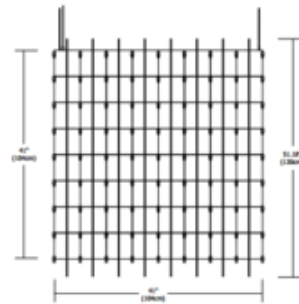

**BRAND**

PureEdge Lighting

**DESCRIPTION**

Universo Square Suspension resembles a celestial shape with its interwoven shafts of glass and Satin Nickel metal that beam in all directions. Includes 548 x 0.3 watt 12 volt E10 base LED bulbs totaling 65 watts. Includes magnetic LED power supply. Adjustable overall length of 78.7 inches. Dimmable with a low voltage magnetic dimmer, sold separately. NOTE: Requires a special junction box for fixtures weighing over 50 pounds.

|                      |                                |
|----------------------|--------------------------------|
| <b>SHADE COLOR</b>   | N/A                            |
| <b>BODY FINISH</b>   | Satin Nickel                   |
| <b>WATTAGE</b>       | 64.8W                          |
| <b>DIMMER</b>        | Low Voltage Magnetic           |
| <b>DIMENSIONS</b>    | 78.7"L x 25"W x 39.25"H x 25"D |
| <b>BULB INCLUDED</b> |                                |
| <b>LAMP</b>          | 216 x T3.25/E10/0.3W/12V LED   |