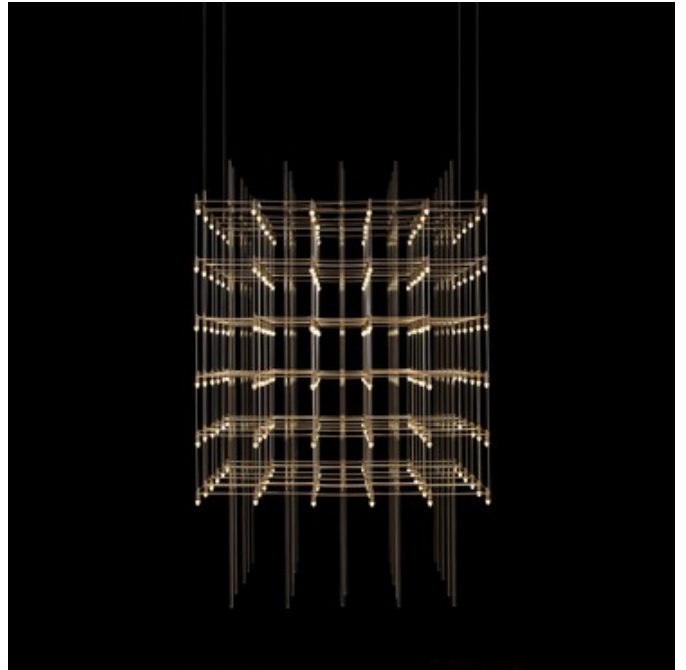

**BRAND**

PureEdge Lighting

**DESCRIPTION**

Universo Square Suspension resembles a celestial shape with its interwoven shafts of glass and Satin Nickel metal that beam in all directions. Includes 548 x 0.3 watt 12 volt E10 base LED bulbs totaling 65 watts. Includes magnetic LED power supply. Adjustable overall length of 78.7 inches. Dimmable with a low voltage magnetic dimmer, sold separately. NOTE: Requires a special junction box for fixtures weighing over 50 pounds.

|                      |                                |
|----------------------|--------------------------------|
| <b>SHADE COLOR</b>   | N/A                            |
| <b>BODY FINISH</b>   | Satin Nickel                   |
| <b>WATTAGE</b>       | 64.8W                          |
| <b>DIMMER</b>        | Low Voltage Magnetic           |
| <b>DIMENSIONS</b>    | 78.7"L x 25"W x 39.25"H x 25"D |
| <b>BULB INCLUDED</b> |                                |
| <b>LAMP</b>          | 216 x T3.25/E10/0.3W/12V LED   |