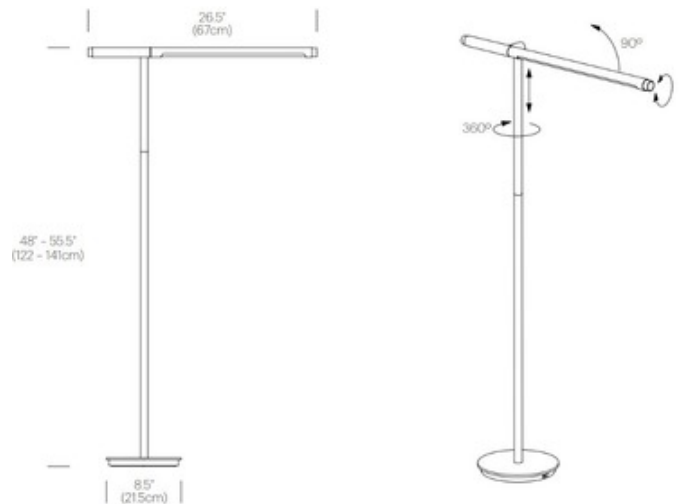

DESCRIPTION

Brazo Floor lamp features breakthrough LED technology to calibrate your light control experience. Tune into any beam spread, brightness and direction. 360 degree adjustable arm with 90 degree tilt. Transforms from a floor to a table model by removing the extension arm. Available in silver, black, bronze, and white finish. Height adjustable from 48 inches to 55.5 inches. UL listed.

Shown in: Silver

SHADE COLOR	N/A
BODY FINISH	Black
WATTAGE	8.5W
DIMMER	Included
DIMENSIONS	26.5"W x 43"H
INTEGRATED LED MODULE	
LAMP	LED/8.5W/12V LED

SPEC #

PBL72498

COMPANY

PROJECT

FIXTURE TYPE

APPROVED BY