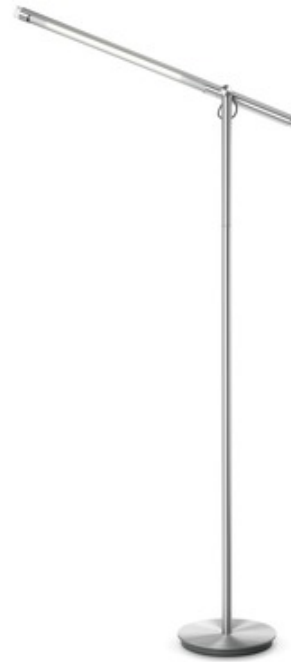

Lightology

Brazo Floor Lamp

SPEC #

PBL72498

DESIGNER

Pablo Pardo

BRAND

Pablo

DESCRIPTION

Brazo Floor lamp features breakthrough LED technology to calibrate your light control experience. Tune into any beam spread, brightness and direction. 360 degree adjustable arm with 90 degree tilt. Transforms from a floor to a table model by removing the extension arm. Available in silver, black, bronze, and white finish. Height adjustable from 48 inches to 55.5 inches. UL listed.

Shown in: Silver

SHADE COLOR	N/A
BODY FINISH	Black
WATTAGE	8.5W
DIMMER	Included
DIMENSIONS	26.5"W x 43"H
INTEGRATED LED MODULE	
LAMP	LED/8.5W/12V LED

SPEC #

PBL72498

COMPANY

PROJECT

FIXTURE TYPE

APPROVED BY