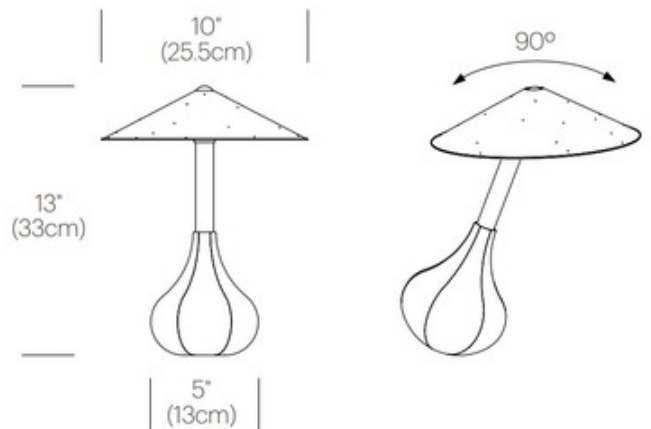

PICCOLA

COMPANY	PROJECT	FIXTURE TYPE	APPROVED BY	DATE