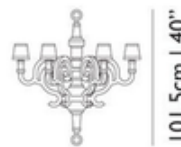

Shown in: White / White

List Price: \$12865.71
Our Price: \$9006.00

Shade Color: White
Body Finish: White
Lamp: 6 x B10/Candelabra (E12)/40W/120V Incandescent
 6 x B10/Candelabra (E12)/120V LED
Wattage: 240W
Dimmer: Incandescent
Dimensions: 156"L x 61"H x 53.2"W

paper chandelier L

101.5cm | 40"

90 cm | 35.4"

paper chandelier XL

155 cm | 61"

135 cm | 53.2"

101.5cm | 40"

100cm | 39.4"

155 cm | 61"

147 cm | 57.9"

Product Number: MOO72593			
Company:		Fixture Type:	Date: Feb 25, 2018
Project:		Approved By:	

#1330SU-PPRCHXL-05611-WHPA

Fax: (773) 883-6131

Phone: 866-954-4489

Address: 1718 W. Fullerton Ave. Chicago IL 60614