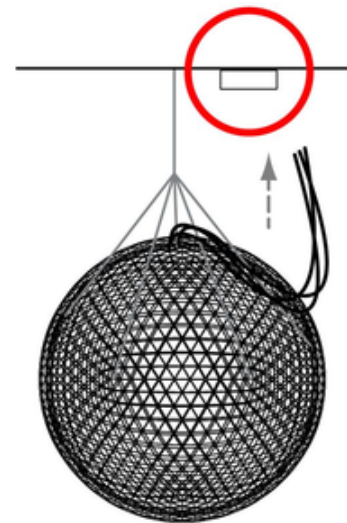

Raimond Suspension without Canopy

Designer: Raimond Puts

Description:

Raimond non-dimmable suspension in stainless steel has intricate spheres transporting LED terminals to create an atmospheric ambiance. Non-dimmable power supply included in power box. Available in three sizes. Small: Includes 492 LEDs totaling 46 watts, 1684 lumens. 50 inch diameter. Medium: Includes 812 LEDs totaling 70 watts, 2779 lumens. 64.2 inch diameter. Large: 1212 LEDs totaling 100 watts, 4148 lumens. 78.3 inch diameter. 2700K color temperature. Dimmable with DV-603PG dimmer, sold separately. Includes field adjustable suspension cable with 31.5 inch minimum to 314 inch maximum. Fixture does not include canopy. Does not fit through standard door frame.

Shown in: Stainless Steel

List Price: \$25362.86
Our Price: \$17754.00

Shade Color: N/A
Body Finish: Stainless Steel
Lamp: 1 x LED/46W/120V LED
Wattage: 46W
Dimmer: Dimmable
Dimensions: 50"H x 50"W

Product Number: MOO72618			
Company:		Fixture Type:	Date: Feb 22, 2018
Project:		Approved By:	