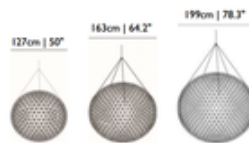

Raimond Suspension without Canopy

Designer: Raimond Puts

Description:

Raimond non-dimmable suspension in stainless steel has intricate spheres transporting LED terminals to create an atmospheric ambiance. Non-dimmable power supply included in power box. Available in three sizes. Small: Includes 492 LEDs totaling 46 watts, 1684 lumens. 50 inch diameter. Medium: Includes 812 LEDs totaling 70 watts, 2779 lumens. 64.2 inch diameter. Large: 1212 LEDs totaling 100 watts, 4148 lumens. 78.3 inch diameter. 2700K color temperature. Dimmable with DV-603PG dimmer, sold separately. Includes field adjustable suspension cable with 31.5 inch minimum to 314 inch maximum. Fixture does not include canopy. Does not fit through standard door frame.

Shown in: Stainless Steel

List Price: \$25362.86
Our Price: \$17754.00

Shade Color: N/A
Body Finish: Stainless Steel
Lamp: 1 x LED/46W/120V LED
Wattage: 46W
Dimmer: Dimmable
Dimensions: 50"H x 50"W

Product Number: MOO72618			
Company:		Fixture Type:	Date: Feb 22, 2018
Project:		Approved By:	