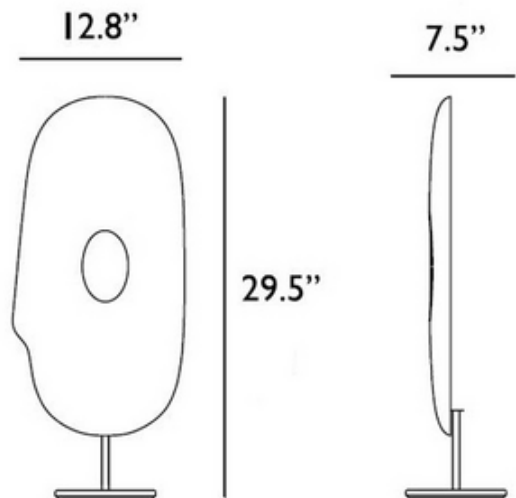

DESIGNER

Stefano Giovannoni

BRAND

Moooi

DESCRIPTION

Mask table lamp from Moooi is a metaphysical lamp which investigates the connection between geometry and shape, symmetry and asymmetry, meaning and communication. Back light glow generates a soft and intimate ambience. Made from 3D pressed oak veneer available in black stained oak, natural oak, and white wash oak finish with chrome base. Lamp comes equipped with two 20 watt LED spots totaling 180 lumens, 2700K color temperature. 12.8 inch width x 29.5 inch height x 7.5 inch depth. Includes on-off switch and 78 inch transparent cable.

SHADE COLOR	N/A
BODY FINISH	Natural
WATTAGE	40W
DIMMER	Not Dimmable
DIMENSIONS	12.8"W x 29.5"H x 7.5"D
INTEGRATED LED MODULE	
LAMP	2 x LED/20W/120V LED

SPEC # MOO72622

COMPANY	PROJECT	FIXTURE TYPE	APPROVED BY	DATE