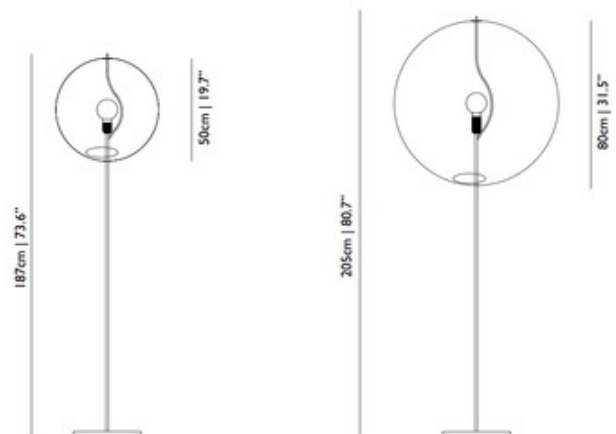

**DESIGNER**

Bertjan Pot

**BRAND**

Moooi

**DESCRIPTION**

Random Light LED Floor Lamp features epoxy and fiberglass. Available with a Black finish in small and large sizes. Small version features 10.3 watt 300 lumens, 120 vpol 2600K LED. Medium version comes supplied with 11.7 watt LED 485 lumens, 120 volt 2600K LED. 19.7 inch diameter x 73.6 inch height or 31.5 inch diameter x 80.7 inch height.

<b>SHADE COLOR</b>	Black
<b>BODY FINISH</b>	N/A
<b>WATTAGE</b>	11.7W
<b>DIMMER</b>	Included
<b>DIMENSIONS</b>	31.5"W x 80.7"H
<b>INTEGRATED LED MODULE</b>	
<b>LAMP</b>	LED/11.7W/120V LED

**SPEC #** MOO72624