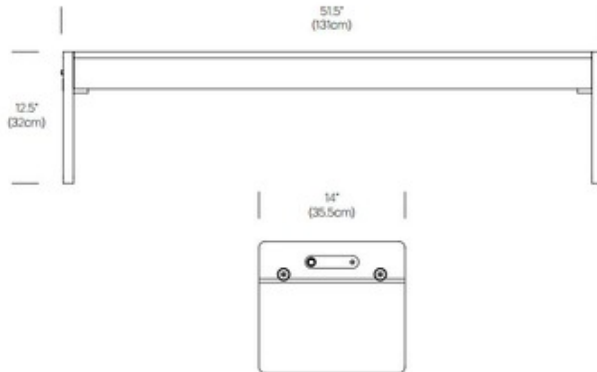

Light Bench

Designer: Pablo Pardo

Description:

Light Bench provides the perfect interplay between utility and illumination. Suitable for displaying precious objects or comfortable seating for two. Light Bench is perfect for entryways, living areas, or display. Two 32 watt 120 volt T8 medium bipin 3000k fluorescent bulbs are included. Full-range dim control 100%-10%. Acrylic top and legs with steel hardware. 51.5 inch width x 12.5 inch height x 14 inch depth. UL listed.

Shown in: Clear / White

List Price: \$1237.44
Our Price: \$824.96

Shade Color: White
Body Finish: Clear
Lamp: 2 x T8/T8 Bipin (G13)/32W/120V Fluorescent
Wattage: 64W
Dimmer: Included
Dimensions: 12.5"H x 51.5"W x 14"D