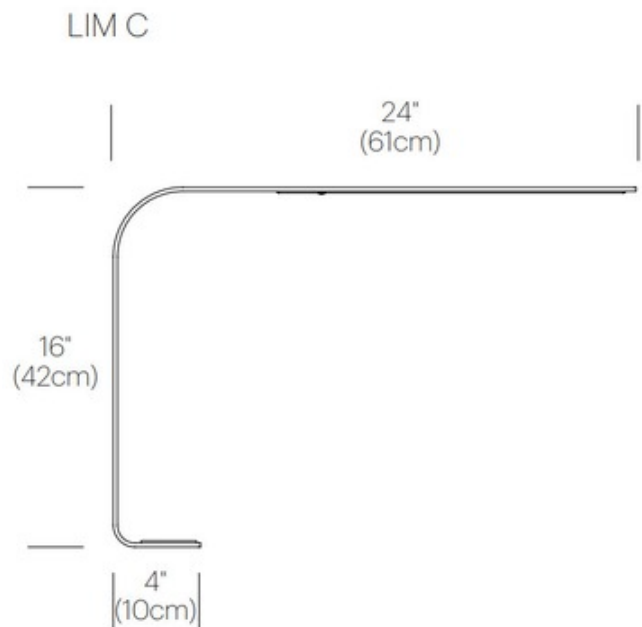

DESIGNER Pablo Pardo
BRAND Pablo

DESCRIPTION

Lim Under Surface Table Lamp has multiple configurations for any type of application. Its refined and elegant arm discreetly attaches via magnet and conceals an array of high powered LEDS to magnify a brilliant, warm, and dimmable light source. Availabe in Brushed Aluminum, Black, or White. ETL and CE listed.

Shown in: Brushed Aluminum

SHADE COLOR	N/A
BODY FINISH	Brushed Aluminum
WATTAGE	7W
DIMMER	Included
DIMENSIONS	24"W x 16"H
INTEGRATED LED MODULE	
LAMP	1 x LED/7W/120V LED
SPEC #	PBL72641

COMPANY	PROJECT	FIXTURE TYPE	APPROVED BY	DATE