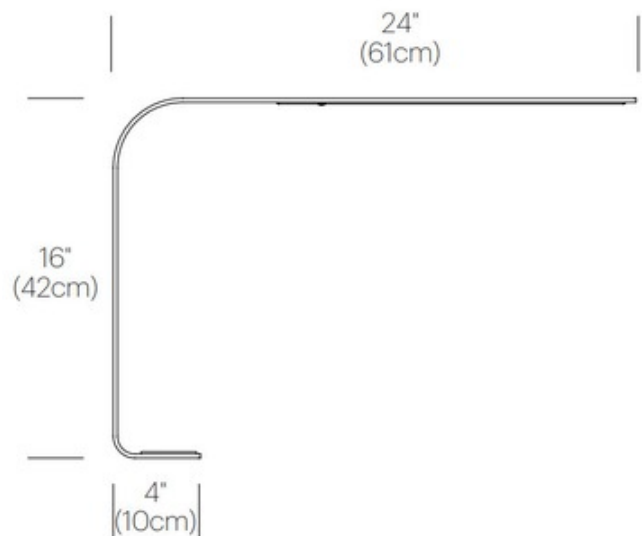

DESIGNER

Pablo Pardo

BRAND

Pablo

DESCRIPTION

Lim Under Surface Table Lamp has multiple configurations for any type of application. Its refined and elegant arm discreetly attaches via magnet and conceals an array of high powered LEDS to magnify a brilliant, warm, and dimmable light source. Available in Brushed Aluminum, Black, or White. ETL and CE listed.

SHADE COLOR	N/A
BODY FINISH	Graphite
WATTAGE	N/A
DIMMER	N/A
DIMENSIONS	24"W x 16"H x 1"D
BULB INCLUDED	
LAMP	LED/120V LED

SPEC # PBL72642

LIM C

COMPANY

PROJECT

FIXTURE TYPE

APPROVED BY

DATE