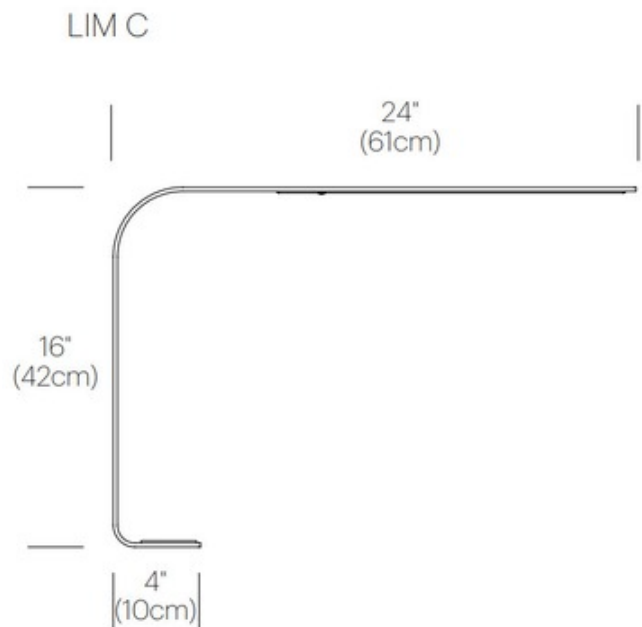

DESIGNER Pablo Pardo
BRAND Pablo

DESCRIPTION

Lim Under Surface Table Lamp has multiple configurations for any type of application. Its refined and elegant arm discreetly attaches via magnet and conceals an array of high powered LEDS to magnify a brilliant, warm, and dimmable light source. Availabe in Brushed Aluminum, Black, or White. ETL and CE listed.

Shown in: Brushed Aluminum

SHADE COLOR	N/A
BODY FINISH	White
WATTAGE	7W
DIMMER	Included
DIMENSIONS	24"W x 16"H
INTEGRATED LED MODULE	
LAMP	1 x LED/7W/120V LED
SPEC #	PBL72643

COMPANY	PROJECT	FIXTURE TYPE	APPROVED BY	DATE