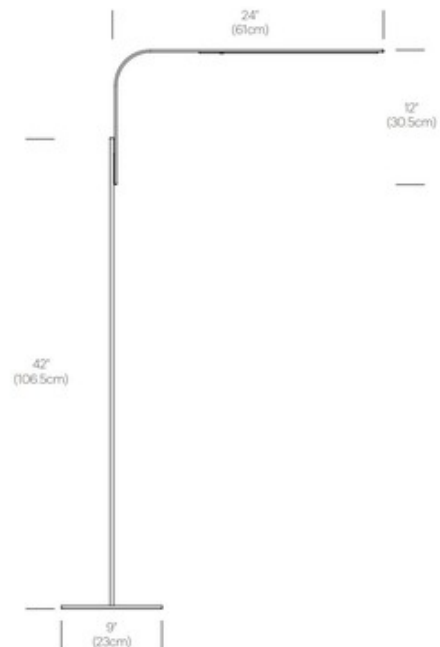

**DESIGNER**

Pablo Pardo

**BRAND**

Pablo

**DESCRIPTION**

LIM Floor Lamp is a multi-purpose, multi-task LED light with elemental structure and multiple configurations for any type of application. Its refined and elegant arm discreetly attaches via magnet. ETL and CE listed.

*Shown in: Brushed Aluminum*

<b>SHADE COLOR</b>	N/A
<b>BODY FINISH</b>	Brushed Aluminum
<b>WATTAGE</b>	7W
<b>DIMMER</b>	Included
<b>DIMENSIONS</b>	24"W x 54"H
<b>INTEGRATED LED MODULE</b>	
<b>LAMP</b>	1 x LED/7W/120V LED

**SPEC #**

PBL72644

COMPANY

PROJECT

FIXTURE TYPE

APPROVED BY

DATE