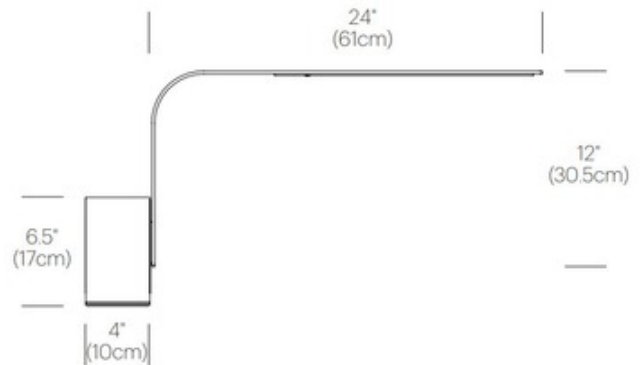

SHADE COLOR	N/A
BODY FINISH	Brushed Aluminum
WATTAGE	N/A
DIMMER	Included
DIMENSIONS	24"W x 16"H
BULB INCLUDED	
LAMP	1 x LED/120V LED

SPEC #

PBL72647

COMPANY

PROJECT

FIXTURE TYPE

APPROVED BY

DATE