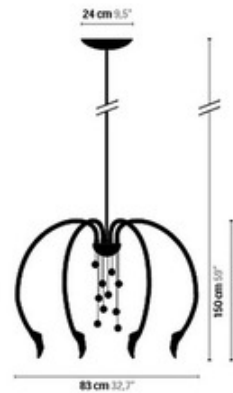

# Chill Out Arms Down Suspension with Crystal Balls

**Designer:** Coen Munsters

**Description:**

The Chill Out Arms Down Suspension with Swarovski Strass crystal balls features Bohemia handmade glass arms facing downward bonded to metal cup plate in Chrome, Matt Nickel, Satin Brass, Brilliant Brass or Bronze finish. 40 watt, 120 volt JCD G9 halogen bulbs are included. Available in two sizes. Six arm version: 32.7 inch diameter x 59 inch length. Eight arm version: 57.5 inch diameter x 59 inch length.

Shown in: Satin Brass / Crystal

**List Price:** \$5706.25  
**Our Price:** \$5135.63

**Shade Color:** Crystal  
**Body Finish:** Satin Brass  
**Lamp:** 8 x JC/G9/40W/120V Halogen  
**Wattage:** 320W  
**Dimmer:** Incandescent  
**Dimensions:** 59"L x 57.5"W

**CHILL OUT H6D**

**6110** / without crystal balls  
**6111** / with 10 Swarovski Strass balls 30mm

6 x 40W / G9 / 220V incl.  
 Colours: 00-01-02-05-16

Product Number: <b>ILF72659</b>			
Company:		Fixture Type:	Date: Feb 19, 2018
Project:		Approved By:	