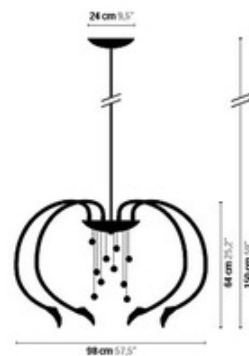

**DESIGNER**

Coen Munsters

**BRAND**

Ifari

**DESCRIPTION**

The Chill Out Arms Down Suspension with Swarovski Strass crystal balls features Bohemia handmade glass arms facing downward bonded to metal cup plate in Chrome, Matt Nickel, Satin Brass, Brilliant Brass or Bronze finish. 40 watt, 120 volt JCD G9 halogen bulbs are included. Available in two sizes. Six arm version: 32.7 inch diameter x 59 inch length. Eight arm version: 57.5 inch diameter x 59 inch length.

Standard 120V

**DIMENSIONS**

59"L x 57.5"W

**BULB INCLUDED**

**LAMP**

8 x JCD/G9/40W/120V Halogen

**SPEC #**

ILF72659

**CHILL OUT H8D**

6114 / without crystal balls

6115 / with 10 Swarovski Strass balls 30mm

8 x 40W / G9 / 220V incl.

Colours: 00-01-02-05-16

COMPANY

PROJECT

FIXTURE TYPE