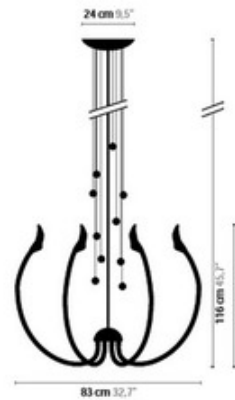

# Chill Out Arms Up Suspension without Crystal Balls

**Designer:** Coen Munsters

**Description:**

The Chill Out Arms Up Suspension without crystal balls features Bohemia handmade glass with finish in Chrome, Matt Nickel, Satin Brass, Brilliant Brass or Bronze. Six 40 watt, 120 volt JCD G9 halogen bulbs are included. 32.7 inch diameter x 45.7 inch length.

Shown in: Matt Nickel / Crystal

**List Price:** \$3753.75  
**Our Price:** \$3378.38

**Shade Color:** Crystal  
**Body Finish:** Matt Nickel  
**Lamp:** 6 x JCD/G9/40W/120V Halogen  
**Wattage:** 240W  
**Dimmer:** Incandescent  
**Dimensions:** 45.7"L x 32.7"W

**CHILL OUT H6U**

6112 / without crystal balls  
 6113 / with 10 Swarovski Strass balls 30mm

6 x 40W / G9 / 220V incl.  
 Colours: 00-01-02-05-16

Product Number: <b>ILF72784</b>			
Company:		Fixture Type:	Date: Feb 22, 2018
Project:		Approved By:	