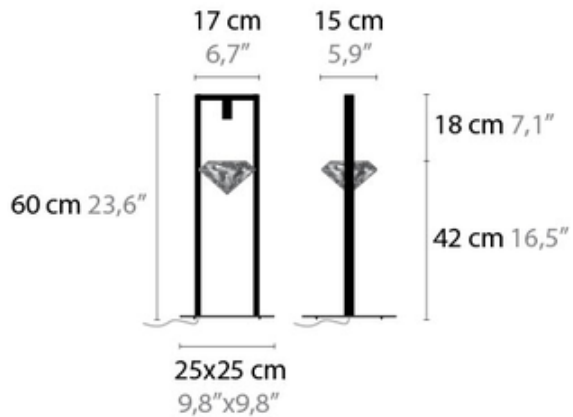

Elements of Love 6288 Table Lamp

Designer: Coen Munsters

Description:

The Elements of Love T1 Table lamp features a rectangular shaped metal frame attached to a flat metal base with a diamond shape crystal decorative element. Available in Chrome, Brilliant Brass, Satin Brass, Bronze and Matt Nickel finishes. Includes one 35 watt 12V G4 halogen lamp or one 4.5 watt 2700K LED module. Both lamping options include dimmer control. 9.8 inch square base x 23.6 inches high x 6.7 inches wide x 5.9 inches deep.

Shown in: Chrome / Crystal

List Price: \$2752.50
Our Price: \$2477.25

Shade Color: Crystal
Body Finish: Chrome
Lamp: 1 x T3/G4 (bipin)/35W/12V Halogen
Wattage: 35W
Dimmer: Included
Dimensions: 23.6"H x 6.7"W x 5.9"D