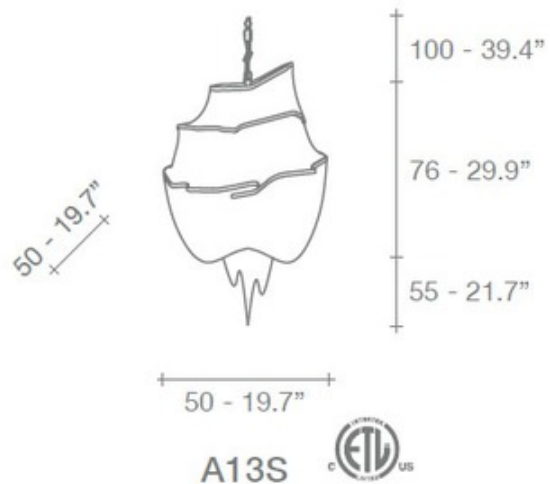

# Atlantis Three Tier Suspension

**Description:**

Atlantis three tier suspension features a handmade weave of delicate fabric created by illuminated lengths of draped nickel chain. Available in Nickel, Black Nickel, Bronze and Gold finish. Available in three sizes as well as two wall sconce versions, a two tier suspension and chandelier versions. Large option is 35.4 inches wide x 28.7 inches deep x 80.8 inches high and requires eight 60 watt CA10 candelabra base incandescent lamps (not included). Medium size option is 25.6 inches wide x 19.7 inches deep x 57.9 inches high and requires eight 60 watt CA 10 candelabra base incandescent lamps (not included). Small option is 19.7 inches wide x 19.7 inches deep x 51.6 inches high and requires six 60 watt CA10 candelabra base lamps (not included). ETL listed. Designed by Barlas Baylar.

Shown in: Nickel

**List Price:** \$40500.00  
**Our Price:** \$32400.00

**Shade Color:** N/A  
**Body Finish:** Nickel  
**Lamp:** 8 x CA10/Candelabra (E12)/60W/120V Incandescent  
 8 x CA10/Candelabra (E12)/120V LED  
**Wattage:** 480W  
**Dimmer:** Incandescent  
**Dimensions:** 80.8"H x 35.4"W x 28.7"D