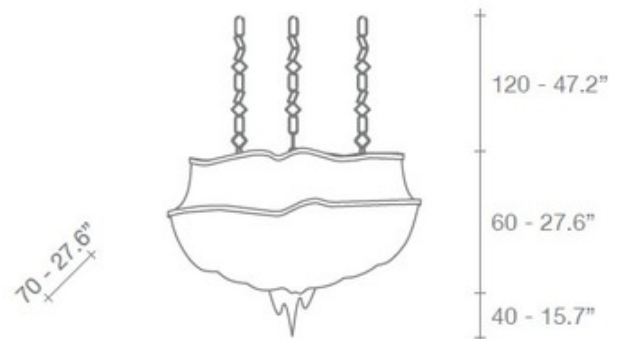

Shown in: Nickel

| | |
|--------------------------|--|
| SHADE COLOR | N/A |
| BODY FINISH | Nickel |
| WATTAGE | 55W |
| DIMMER | Standard 120V |
| DIMENSIONS | 43.3"W x 43.3"H x 31.5"D |
| BULB NOT INCLUDED | |
| LAMP | 10 x B10/Candelabra (E12)/5.5W/120V LED 10 x CA10/Candelabra (E12)/120V LED |

Technical Information

PRODUCT DIMENSIONS Chain Length: 47.2"

SPEC #

TRZ73118

90 - 35.4"

J06S

COMPANY

PROJECT