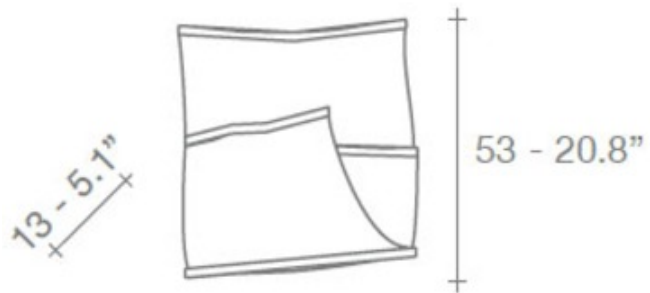

J03A

Product Number: TRZ73134			
Company:		Fixture Type:	Date: Feb 22, 2018
Project:		Approved By:	

#2014WS-ATLANTI-02011-NINI

Fax: (773) 883-6131

Phone: 866-954-4489

Address: 1718 W. Fullerton Ave. Chicago IL 60614

www.Lightology.com