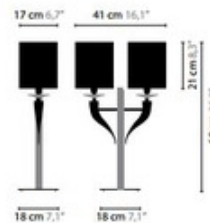

Loving Arms T2 Table Lamp

Designer: Coen Munsters

Description:

The Loving Arms T2 Table lamp features fabric shades with a crystal detail and beautifully curved metal detail. Finish options include Matt Nickel, Chrome, White, Black, Bronze, Satin Brass and Brilliant Brass. Fabric shades available in Black, Beige, Red, White or Brown. 16.1 inches wide x 26.8 inches high x 7.1 inches deep. Two 40 watt E14 G16.5 120V incandescent lamps not included.

Shown in: Chrome / Black

List Price: \$2540.00
Our Price: \$2286.00

Shade Color: Black
Body Finish: Chrome
Lamp: 2 x G16.5/E14 (European)/40W/120V Incandescent
Wattage: 80W
Dimmer: Included
Dimensions: 26.8"H x 16.1"W x 7.1"D