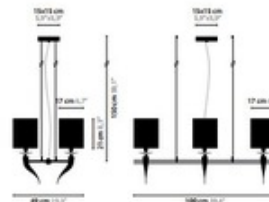

Loving Arms H6 Suspension

Designer: Coen Munsters

Description:

The Loving Arms H6 Suspension features six fabric shades, each with crystal detail and beautifully curved metal detail. Finish options include Matt Nickel, Chrome, White, Black, Bronze, Satin Brass and Brilliant Brass. Fabric shades available in Black, Beige, Red, White or Brown. 39.4 inches long x 19.3 inches wide x 59.1 inch maximum overall height. Six 40 watt E14 G16.5 120V incandescent lamps not included. Also available in a ten arm linear suspension version as well as a five arm round suspension option.

Shown in: Chrome / Black

List Price: \$7393.75
Our Price: \$6654.38

Shade Color: Black
Body Finish: Chrome
Lamp: 6 x G16.5/E14 (European)/40W/120V Incandescent
Wattage: 240W
Dimmer: Incandescent
Dimensions: 39.4"L x 19.3"W