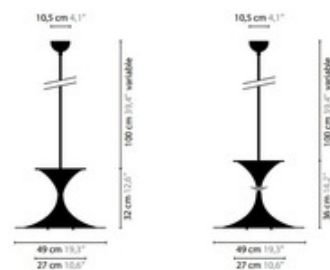

BRAND

Ifari

DESCRIPTION

The Jazzy H3 Up-downlight Suspension without crystal features a sandglass shape and is available in Matt Nickel and Chrome finish. 19.7 inch diameter x 14.2 inches high and includes one 150 watt 120V R7s halogen lamp for downlight and two 150 watt 120V R7s halogen lamps for uplight. Also available with decorative crystal option.

Shown in: Chrome

SHADE COLOR	N/A
BODY FINISH	Chrome
WATTAGE	450W
DIMMER	Standard 120V
DIMENSIONS	19.3"W x 14.2"H
BULB INCLUDED	
LAMP	3 x T3/R7s (RSC)/150W/120V Halogen

JAZZY H3

6270
6271 / CRYSTAL

DOWNLIGHT:
1 x 120W max / R7s / 220V
UPLIGHT:
2 x 120W max / R7s / 220V
Colours: 02-16