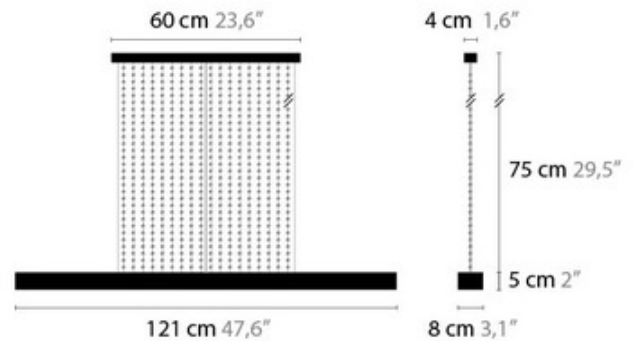

DESIGNER

Coen Munsters

BRAND

Ifari

DESCRIPTION

The Line Up Linear Suspension features a Chrome finish and Spectra crystals or Swarovski Strass crystals. Four 100 watt 120 volt T3 type R7s base halogen lamps are required, but not included. Up and down light distribution. 47.6 inch width x 2 inch height x 3.1 inch depth x 31.5 inch maximum hanging length.

SHADE COLOR	Swarovski Strass
BODY FINISH	Chrome
WATTAGE	400W
DIMMER	Standard 120V
DIMENSIONS	31.5"L x 47.6"W x 2"H x 3.1"D
BULB NOT INCLUDED	
LAMP	4 x T3/R7s (RSC)/100W/120V Halogen

SPEC #

ILF73567

COMPANY