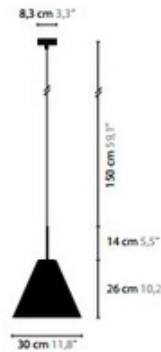

Moonlight Party XL Pendant

Designer: Coen Munsters

Description:

The Moonlight Party XL single suspension features a large cone shape glass shade in clear glass or clear glass with silver inside. Finishes available in Brilliant Brass, Satin Brass, Chrome, Bronze or Matt Nickel. Requires one 100 watt A19 incandescent lamp not included. 11.8 inch diameter x 10.2 inches high x 59.1 inch maximum overall height. Also available in a two light and three light multi pendant.

Shown in: Chrome / Clear

List Price: \$1050.00
Our Price: \$945.00

Shade Color: Clear
Body Finish: Chrome
Lamp: 1 x A19/Medium (E26)/72W/120V Incandescent
Wattage: 72W
Dimmer: Incandescent
Dimensions: 10.2"H x 11.8"W

MOONLIGHT PARTY H1 XL

6298 / CLEAR GLASS
 6298si / SILVER GLASS INSIDE

1 x 100W max. / E27 / 220V.
 Colours: 00-01-02-05-16

Product Number: ILF73659			
Company:		Fixture Type:	Date: Feb 24, 2018
Project:		Approved By:	