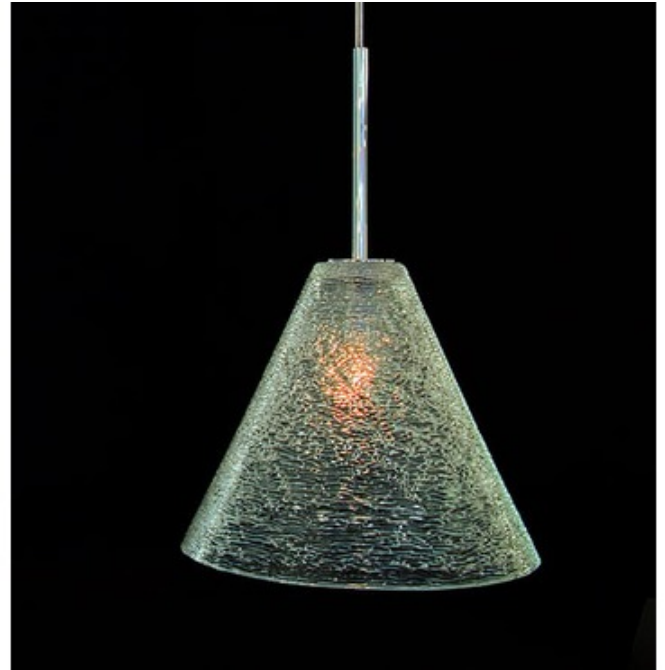

DESIGNER

Coen Munsters

BRAND

Ifari

DESCRIPTION

The Moonlight Party XL single suspension features a large cone shape glass shade in clear glass or clear glass with silver inside. Finishes available in Brilliant Brass, Satin Brass, Chrome, Bronze or Matt Nickel. Requires one 100 watt A19 incandescent lamp not included. 11.8 inch diameter x 10.2 inches high x 59.1 inch maximum overall height. Also available in a two light and three light multi pendant.

SHADE COLOR	Clear
BODY FINISH	Chrome
WATTAGE	72W
DIMMER	Standard 120V
DIMENSIONS	11.8"W x 10.2"H
BULB NOT INCLUDED	
LAMP	1 x A19/Medium (E26)/72W/120V Incandescent

SPEC #

ILF73659

MOONLIGHT PARTY H1 XL

6298 / CLEAR GLASS

6298si / SILVER GLASS INSIDE

1 x 100W max. / E27 / 220V.

Colours: 00-01-02-05-16

COMPANY

PROJECT

FIXTURE TYPE

APPROVED BY

DATE