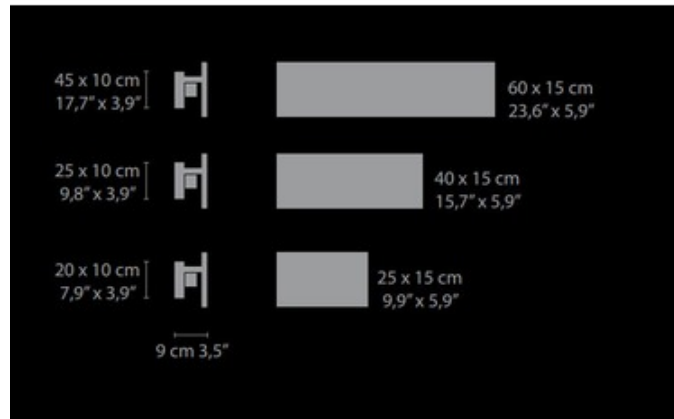

Nightlife Wall Sconce

ADA

Designer: Coen Munsters

Description:

The Nightlife Wall Sconce features Italian handmade glass with or without silver (si) coating inside in three sizes. 40 watt 120 volt JCD G9 halogen bulbs are included. Small: 9.9 inch width x 5.9 inch height x 3.9 inch depth. Medium: 15.7 inch width x 5.9 inch height x 3.9 inch depth. Large: 23.6 inch width x 5.9 inch height x 3.9 inch depth. ADA Compliant.

Shown in: Chrome / Silver

List Price: \$1480.00
Our Price: \$1332.00

Shade Color: Silver
Body Finish: Chrome
Lamp: 3 x JCD/G9/40W/120V Halogen
Wattage: 120W
Dimmer: Incandescent
Dimensions: 5.9"H x 23.6"W x 3.9"D