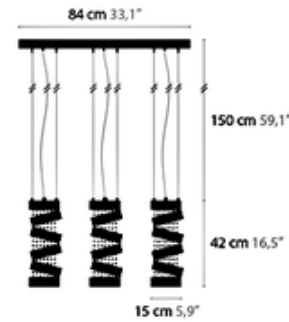

Secret Club Multi Light Suspension with Crystals

Designer: Coen Munsters

Description:

The Secret Club multi light suspension features spiral shape metal shades with dangling Swarovski Strass crystals inside complete with canopy and finish in Chrome. Available in a 3 and 5 light option. Includes 50 watt 120 volt GU10 MR16 halogen lamps. Dimensions: 3-Light: 5.9 inch diameter x 16.5 inch height shades x 33.1 inch canopy length. 5-Light: 5.9 inch diameter x 16.5 inch height shades x 59.1 inch canopy length. All options have 59.1 inch field adjustable suspension cables.

Shown in: Chrome / Crystal

List Price: \$10681.25
Our Price: \$9613.13

Shade Color: Crystal
Body Finish: Chrome
Lamp: 3 x MR16/GU10/50W/120V Halogen
 3 x MR16/GU10/120V LED
Wattage: 150W
Dimmer: Incandescent
Dimensions: 33.1"L x 16.5"H x 5.9"W