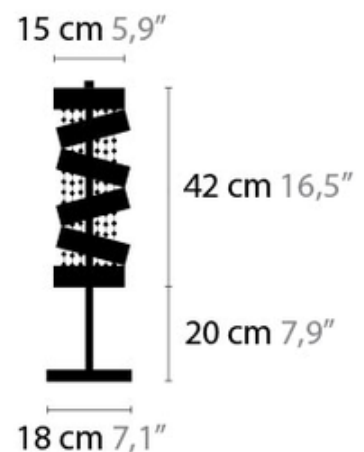

DESIGNER

Coen Munsters

BRAND

Ifari

DESCRIPTION

Secret Club Table Lamp features a spiral metal shade in Chrome with Swarovski Strass crystals. Includes two 40 watt 120V JCD G9 halogen lamps. 24.2 inches high x 5.9 inch diameter shade. 7.1 inch diameter base. Includes dimmer.

Shown in: Chrome / Crystal

SHADE COLOR	Crystal
BODY FINISH	Chrome
WATTAGE	80W
DIMMER	N/A
DIMENSIONS	5.9"W x 24.2"H
BULB INCLUDED	
LAMP	2 x JCD/G9/40W/120V Halogen

SPEC # ILF73777

COMPANY	PROJECT	FIXTURE TYPE	APPROVED BY	DATE