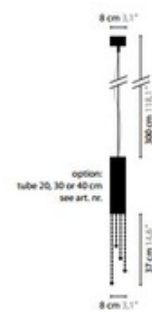

DESIGNER

Coen Munsters

BRAND

Ifari

DESCRIPTION

Sexy Crystals Pendant features a metal cylinders with dangling crystals. Finishes available in Brilliant Brass, Satin Brass, Bronze, Chrome or Matt Nickel. One 50 watt 120V GU10 MR16 halogen lamp included. Available in 7.9 inch, 11.8 inch and 15.7 inch metal cylinder heights x 3.1 inch diameter x 118.1 inch cable length. Crystal drop is 14.6 inches.

Shown in: Chrome / Crystal

SHADE COLOR	Crystal
BODY FINISH	Chrome
WATTAGE	50W
DIMMER	Standard 120V
DIMENSIONS	3.1"W x 15.7"H
BULB INCLUDED	
LAMP	1 x MR16/GU10/50W/120V Halogen 1 x MR16/GU10/120V LED

SEXY CRYSTALS H1

- 6311/20 CRYSTAL
- 6311/20s SWAROVSKI STRASS
- 6311/30 CRYSTAL
- 6311/30s SWAROVSKI STRASS
- 6311/40 CRYSTAL
- 6311/40s SWAROVSKI STRASS

1 x 50W max. / GU10 / 220V incl.
Colours: 00-01-02-05-16

SPEC # ILF73876