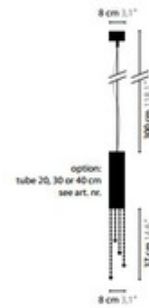

# Sexy Crystals Pendant with Crystals

**Designer:** Coen Munsters

**Description:**

Sexy Crystals Pendant features a metal cylinders with dangling crystals. Finishes available in Brilliant Brass, Satin Brass, Bronze, Chrome or Matt Nickel. One 50 watt 120V GU10 MR16 halogen lamp included. Available in 7.9 inch, 11.8 inch and 15.7 inch metal cylinder heights x 3.1 inch diameter x 118.1 inch cable length. Crystal drop is 14.6 inches.

Shown in: Chrome / Crystal

**List Price:** \$1490.00  
**Our Price:** \$1341.00

**Shade Color:** Crystal  
**Body Finish:** Chrome  
**Lamp:** 1 x MR16/GU10/50W/120V Halogen  
 1 x MR16/GU10/120V LED  
**Wattage:** 50W  
**Dimmer:** Incandescent  
**Dimensions:** 15.7"H x 3.1"W

**SEXY CRYSTALS H1**

- 6311/20 CRYSTAL
- 6311/20s SWAROVSKI STRASS
- 6311/30 CRYSTAL
- 6311/30s SWAROVSKI STRASS
- 6311/40 CRYSTAL
- 6311/40s SWAROVSKI STRASS

1 x 50W max. / GU10 / 220V incl.  
 Colours: 00-01-02-05-16