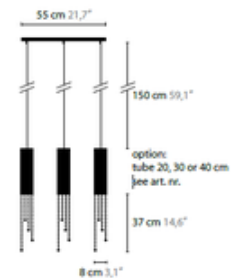

BRAND

Ifari

DESCRIPTION

Sexy Crystals Linear Suspension 6319/55 is available in a Bronze, Chrome, Satin Brass, Brilliant Brass or Matte Nickel finish with Crystals or Swarovski Strass Crystals. Available in a small medium or large. Three 50 watt, 120 volt MR16/GU10 base Halogen bulbs are required but not included. Small: 21.7 inch width x 7.875 inch height x 81.5 inch overall height. Medium: 21.7 inch width x 11.8125 inch height x 85.5 inch overall height. Large: 21.7 inch width x 15.75 inch height x 89.45 inch overall height.

Shown in: Chrome / Swarovski Strass

SHADE COLOR	Swarovski Strass
BODY FINISH	Chrome
WATTAGE	21W
DIMMER	Standard 120V
DIMENSIONS	89.45"L x 21.7"W x 15.75"H
BULB NOT INCLUDED	
LAMP	3 x MR16/GU10/7W/120V LED

SPEC # ILF73994

SEXY CRYSTALS H3

- 6319/55-3/20 CRYSTAL
- 6319/55-3/20S SWAROVSKI STRASS
- 6319/55-3/30 CRYSTAL
- 6319/55-3/30S SWAROVSKI STRASS
- 6319/55-3/40 CRYSTAL
- 6319/55-3/40S SWAROVSKI STRASS

COMPANY	PROJECT	FIXTURE TYPE	APPROVED BY	DATE