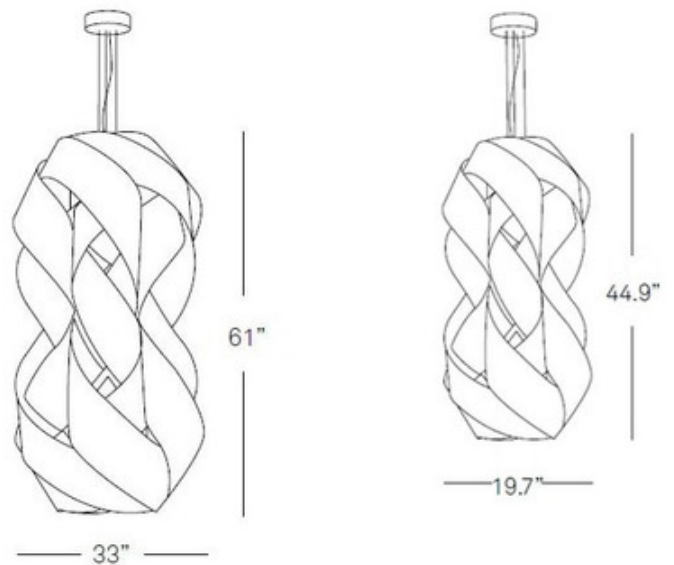

SHADE COLOR	Grey
BODY FINISH	Brushed Nickel
WATTAGE	200W
DIMMER	Standard 120V
DIMENSIONS	96"L x 23.6"W x 44.9"H
BULB NOT INCLUDED	
LAMP	2 x G25/Medium (E26)/100W/120V Incandescent

SPEC #

LZF74113