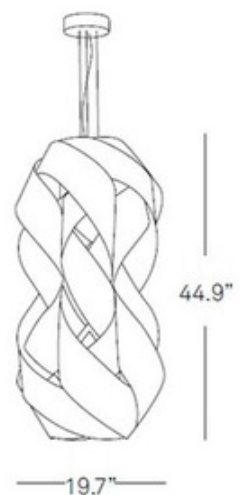

SHADE COLOR	Yellow
BODY FINISH	Brushed Nickel
WATTAGE	100W
DIMMER	Standard 120V
DIMENSIONS	96"L x 16.5"W x 31.5"H
BULB NOT INCLUDED	
LAMP	1 x G25/Medium (E26)/100W/120V Incandescent 1 x G25/Medium (E26)/120V LED

SPEC #

LZF74124