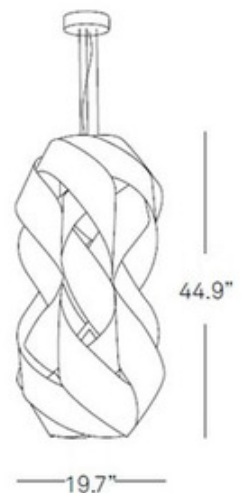

SHADE COLOR	Yellow
BODY FINISH	Brushed Nickel
WATTAGE	100W
DIMMER	Standard 120V
DIMENSIONS	96"L x 16.5"W x 31.5"H
BULB NOT INCLUDED	
LAMP	1 x G25/Medium (E26)/100W/120V Incandescent 1 x G25/Medium (E26)/120V LED

SPEC #

LZF74124