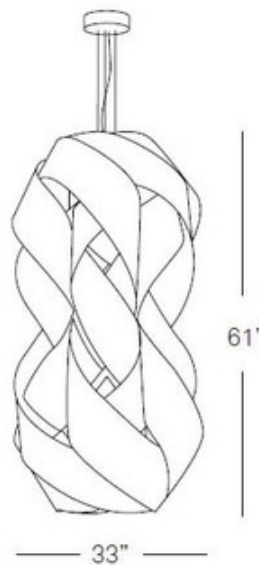

SHADE COLOR	Yellow
BODY FINISH	Brushed Nickel
WATTAGE	100W
DIMMER	Standard 120V
DIMENSIONS	96"L x 16.5"W x 31.5"H
BULB NOT INCLUDED	
LAMP	1 x G25/Medium (E26)/100W/120V Incandescent 1 x G25/Medium (E26)/120V LED

SPEC #

LZF74124