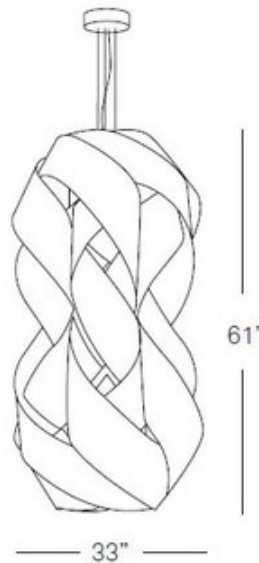

SHADE COLOR	Yellow
BODY FINISH	Brushed Nickel
WATTAGE	100W
DIMMER	Standard 120V
DIMENSIONS	96"L x 16.5"W x 31.5"H
BULB NOT INCLUDED	
LAMP	1 x G25/Medium (E26)/100W/120V Incandescent 1 x G25/Medium (E26)/120V LED

SPEC #

LZF74124