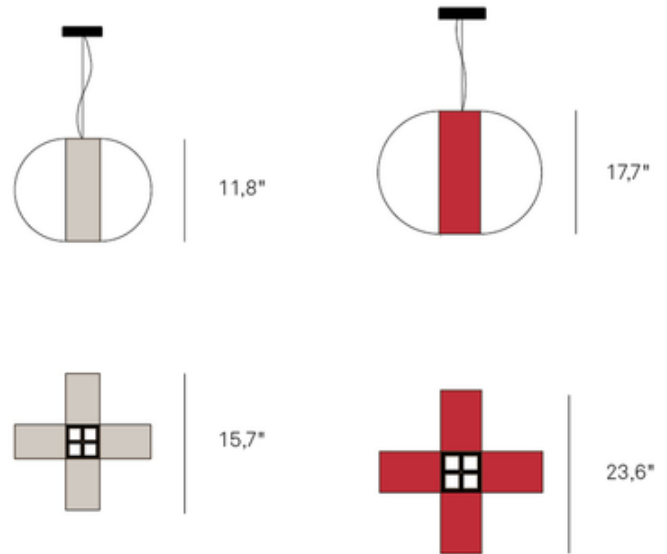

DESIGNER

Oskar Cerezo

BRAND

LZF

DESCRIPTION

The Carambola Pendant, designed by Oskar Cerezo, takes its title and distinguishing shape from the fruit of the same name. The carambola, or starfruit, is typically native to countries in the East. The differing segments of light work together in perfect equilibrium.

SHADE COLOR	Yellow
BODY FINISH	Matte Nickel
WATTAGE	7W
DIMMER	Standard 120V
DIMENSIONS	15.7"W x 11.8"H
BULB NOT INCLUDED	
LAMP	1 x A19/Medium (E26)/7W/120V LED 1 x A19/Medium (E26)/120V LED

SPEC # LZF74162