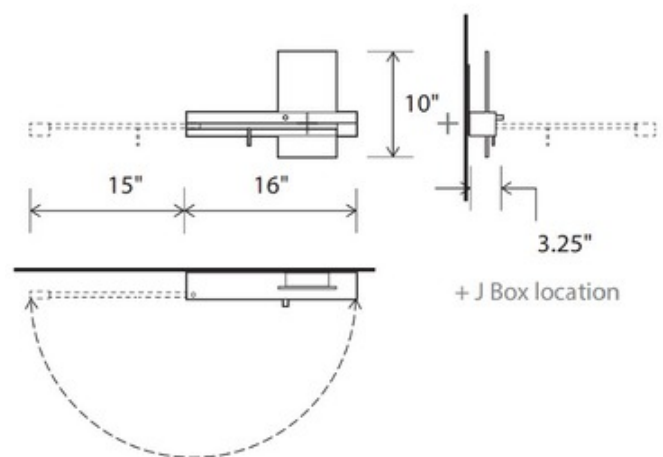

BRAND

Cerno

DESCRIPTION

Levo Right Wall Light features a static light with a swing arm and rotating head light. Walnut body with aluminum accents. Includes 10 watt USB charger. Wall Light is fully dimmable. Swing arm light is not dimmable. Available in hardwired or cord and plug applications. UL listed.

Shown in: Walnut / Aluminum

SHADE COLOR	N/A
BODY FINISH	Walnut / Aluminum
WATTAGE	10W
DIMMER	Dimmable
DIMENSIONS	16"W x 10"H x 3.25"D
INTEGRATED LED MODULE	
LAMP	1 x LED/10W/120-277V LED

Technical Information

LUMINOUS FLUX	725 lumens
LUMENS/WATT	72.50
LAMP COLOR	2700K
COLOR RENDERING	90 CRI

SPEC # CER74268

COMPANY

PROJECT

FIXTURE TYPE

APPROVED BY

DATE
