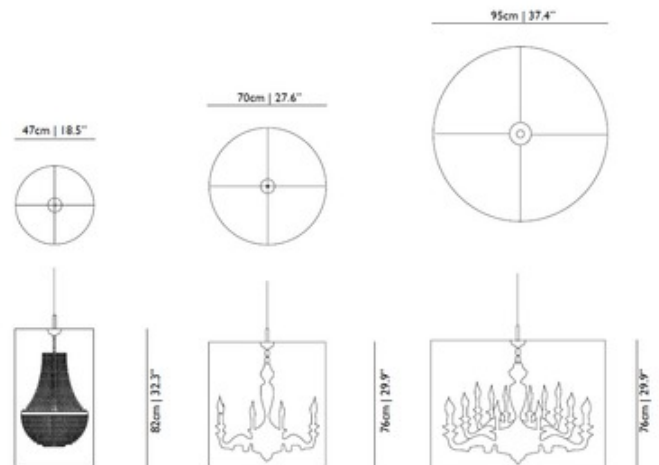

COMPANY

PROJECT

FIXTURE TYPE

APPROVED BY

DATE