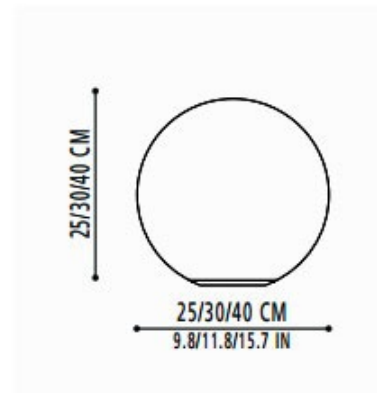

BRAND

Al Lati Lights

DESCRIPTION

The Sferis Table Lamp adds a clean contemporary look to your interior space. The globe shaped Opal glass rests on a metal base. Available in two sizes. On/Off switch is located on the transparent cord.

Shown in: White / Opal

SHADE COLOR	Opal
BODY FINISH	White
WATTAGE	100W
DIMMER	N/A
DIMENSIONS	15.7"W x 15.7"H
BULB NOT INCLUDED	
LAMP	1 x A19/Medium (E26)/100W/120V Incandescent 1 x A19/Medium (E26)/120V LED

Technical Information

PRODUCT DIMENSIONS	Cord: 39.37"
---------------------------	--------------

SPEC #	AIL74314
---------------	----------

COMPANY	PROJECT	FIXTURE TYPE	APPROVED BY	DATE