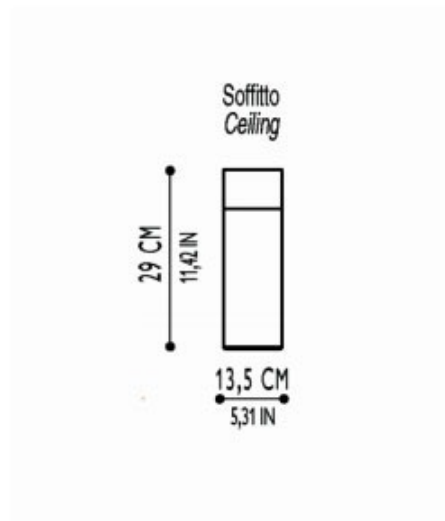

BRAND

AI Lati Lights

DESCRIPTION

Cilindro Ceiling features a cylinder shape opal glass shade with White or Chrome finish. One 42 watt G24q-4 compact fluorescent lamp or one 100 watt 120 volt A19 incandescent lamp not included. 5.3 inch diameter x 11.4 inches high..

SHADE COLOR	Opal
BODY FINISH	Chrome
WATTAGE	72W
DIMMER	Standard 120V
DIMENSIONS	5.3"W x 11.4"H
BULB NOT INCLUDED	
LAMP	1 x A19/Medium (E26)/72W/120V Incandescent 1 x A19/Medium (E26)/120V LED

SPEC # AIL74353