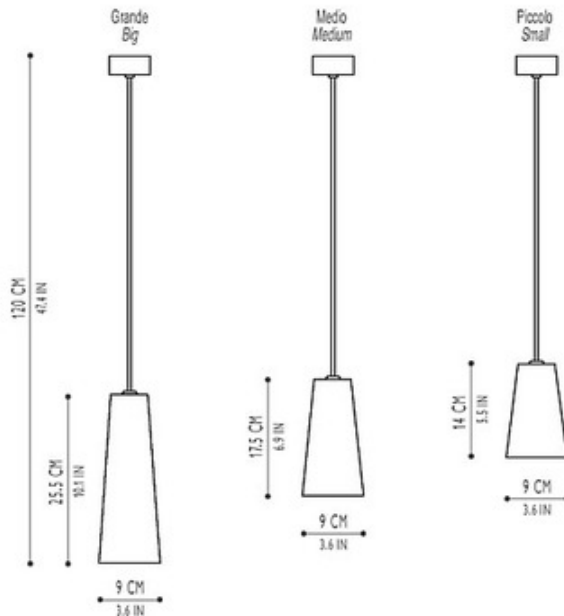

# Conetto Pendant Light

**Description:**

Conetto Pendant Light features opal glass with Chrome finish available in three sizes. Small size is 3.6 inch diameter x 5.5 inch high glass shade x 47.4 inch overall height and requires one 60 watt E12 minican halogen lamp. Medium size is 3.6 inch diameter x 6.9 inch high glass shade x 47.4 inch overall height and requires one 60 watt E12 minican halogen lamp. Large size is 3.6 inch diameter x 10.1 inch high glass shade x 47.4 inch overall height and requires one 60 watt E12 minican halogen lamp. Lamps not included.

Shown in: Chrome / Opal

List Price: \$423.00  
 Our Price: \$105.75

Shade Color: Opal  
 Body Finish: Chrome  
 Lamp: 1 x JD/Minican (E11)/60W/120V Halogen  
 Wattage: 60W  
 Dimmer: Incandescent  
 Dimensions: 6.9"H x 3.6"W