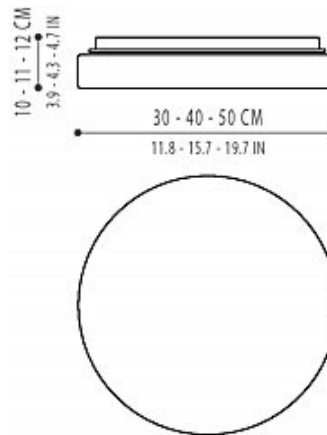

# Drum Metal Wall or Ceiling Light

**Description:**

Drum Metal Wall or Ceiling Lamp features opal glass with White or Chrome finish and is available in three sizes. Small size is 11.8 inch diameter x 3.9 inches high and requires one 26 watt GX24q-3 compact fluorescent lamp or one 60 watt 120 volt A19 incandescent lamp. Medium size is 15.7 inch diameter x 4.3 inches high and requires two 26 watt GX24q-3 compact fluorescent lamps or two 75 watt 120 volt A19 incandescent lamps. Large size is 19.7 inch diameter x 4.7 inches high and requires two 32 watt GX24q-3 compact fluorescent lamps or two 75 watt A19 120 volt incandescent lamps. Lamps not included.

Shown in: Chrome / Opal

List Price: \$1207.13  
 Our Price: \$965.70

Shade Color: Opal  
 Body Finish: Chrome  
 Lamp: 2 x T4/GX24q-3/32W/120V Compact Fluorescent  
 Wattage: 64W  
 Dimmer: Not Dimmable  
 Dimensions: 4.7"H x 19.7"W