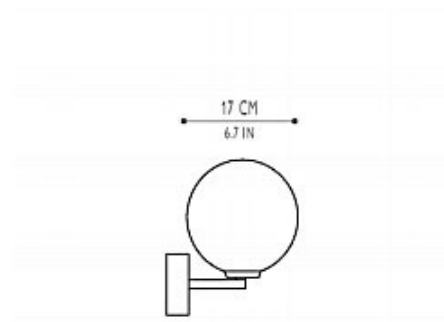

Pallina Wall Lamp

Description:

Pallina Wall Lamp features a round opal glass shade with finish in Chrome. 5.9 inches wide 7.5 inches high x 6.7 inches deep. One 40 watt 120 volt G9 halogen lamp not included.

Shown in: Chrome / Opal

List Price: \$487.13
Our Price: \$389.70

Shade Color: Opal
Body Finish: Chrome
Lamp: 1 x JCD/G9/40W/120V Halogen
Wattage: 40W
Dimmer: Incandescent
Dimensions: 7.5"H x 5.9"W x 6.7"D