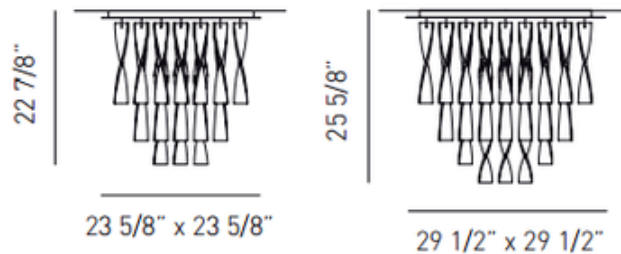

AVIR Tiered Semi Flush Ceiling Light

Designer: Manuel Vivian

Description:

AVIR Suspended Semi Flush Ceiling Light with double-layered hand twisted colored glass pendants available in White, Red, Crystal or Tea suspended from a canopy in Polished Steel or Gold Leaf finish. General light distribution. Four 100 watt 120 volt T10 medium base halogen bulbs, not included. Small: 23.6 inch width x 23.6 inch depth x 22.8 inch height. Large: 29.5 inch width x 29.5 inch depth x 25.6 inch height. ETL listed.

Shown in: Polished Steel / Red

List Price: \$16174.29
Our Price: \$11322.00

Shade Color: Red
Body Finish: Polished Steel
Lamp: 4 x T10/Medium (E26)/100W/120V Halogen
Wattage: 400W
Dimmer: Incandescent
Dimensions: 25.6"H x 29.5"W x 29.5"D