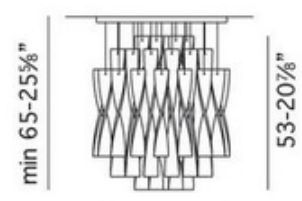

DESIGNER

Manuel Vivian

BRAND

Axolight

DESCRIPTION

AVIR Round Semi Flush Ceiling Light features double-layered colored Murano glass hand twisted pendants available in White, Red, Black, Tea and Ribbed Crystal with finish in Polished Steel or Gold Leaf. General light distribution. Requires T10 120 volt halogen bulbs, not included. Small: 18.5 inch diameter x 25.6 inch height. Large: 23.6 inch diameter x 27.5 inch height. ETL listed.

SHADE COLOR	White
BODY FINISH	Polished Steel
WATTAGE	250W
DIMMER	Standard 120V
DIMENSIONS	23.6"W x 27.5"H
BULB NOT INCLUDED	
LAMP	1 x T10/Medium (E26)/250W/120V Halogen

Ø 60-23 3/8"

Ø 47-18 1/2"

SPEC #

AXO74419