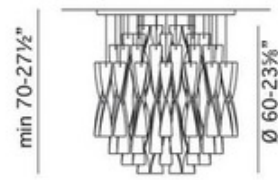

DESIGNER

Manuel Vivian

BRAND

Axolight

DESCRIPTION

AVIR Round Semi Flush Ceiling Light features double-layered colored Murano glass hand twisted pendants available in White, Red, Black, Tea and Ribbed Crystal with finish in Polished Steel or Gold Leaf. General light distribution. Requires T10 120 volt halogen bulbs, not included. Small: 18.5 inch diameter x 25.6 inch height. Large: 23.6 inch diameter x 27.5 inch height. ETL listed.

SHADE COLOR	White
BODY FINISH	Polished Steel
WATTAGE	250W
DIMMER	Standard 120V
DIMENSIONS	23.6"W x 27.5"H
BULB NOT INCLUDED	
LAMP	1 x T10/Medium (E26)/250W/120V Halogen

Ø 60-23 3/8"

Ø 47-18 1/2"

SPEC #

AXO74419